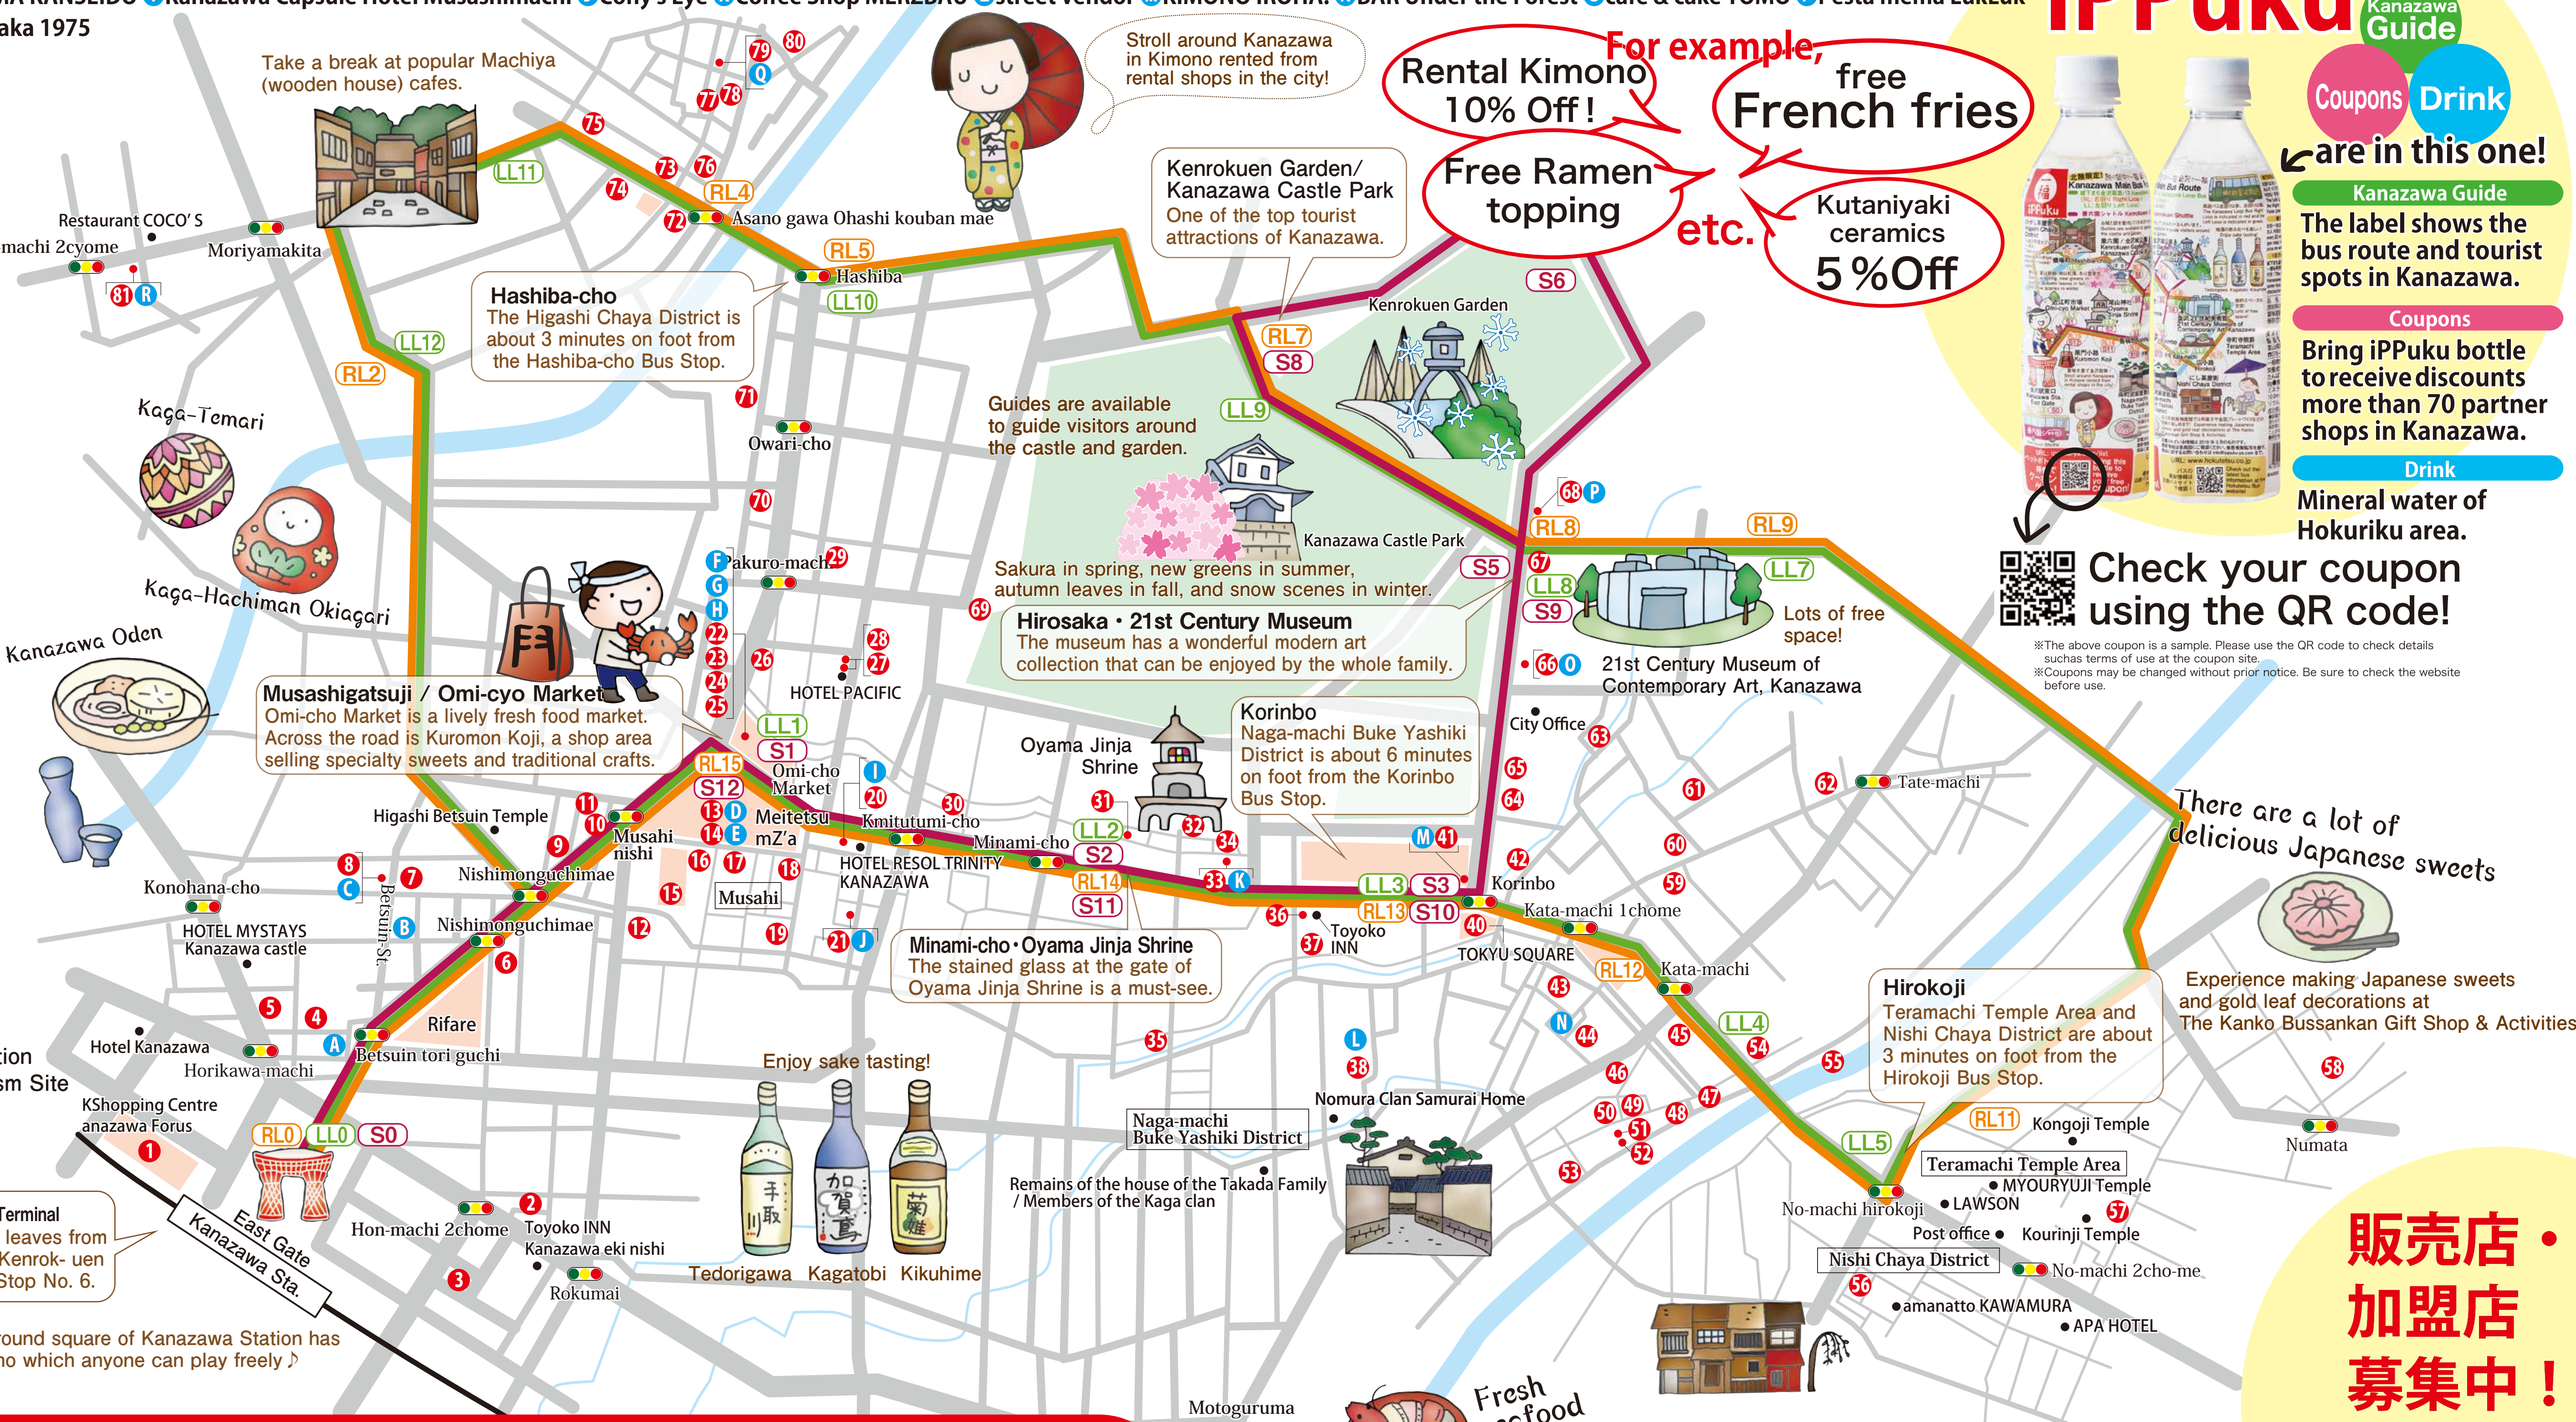

Drink & Coupons iPPuku

are in this one!

Coupons
Bring iPPuku bottle to receive discounts more than 70 partner shops in Kanazawa.

Drink
Mineral water of Hokuriku area.

Check your coupon using the QR code!

※The above coupon is a sample. Please use the QR code to check details such as terms of use at the coupon site.
※Coupons may be changed without prior notice. Be sure to check the website before use.

Kanazawa guide & bus route MAP

These information is things of April, 2019. Please confirm the latest information in each facility. 商品に関するお問い合わせは info@ippuku-ya.com まで。無断複製転写を禁ず。

販売店・加盟店 募集中!

クーポン提供は無料です!

お問い合わせはサイトから ippuku-ya.com